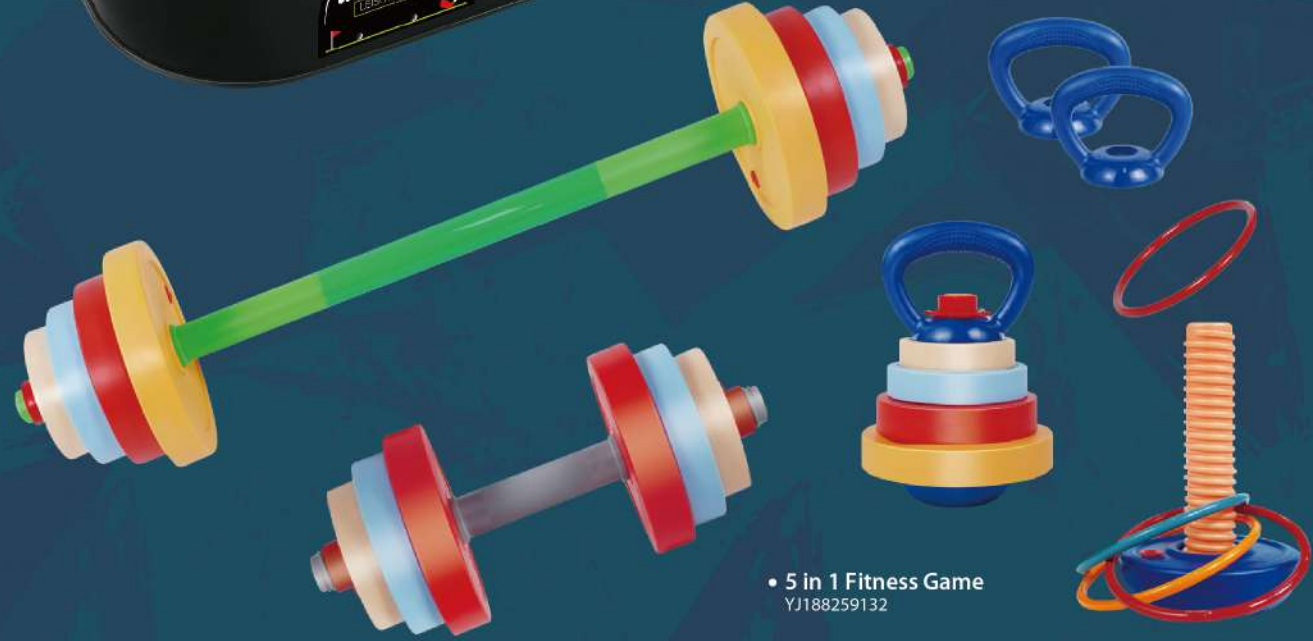

Mini Golf Set

YJ188259135