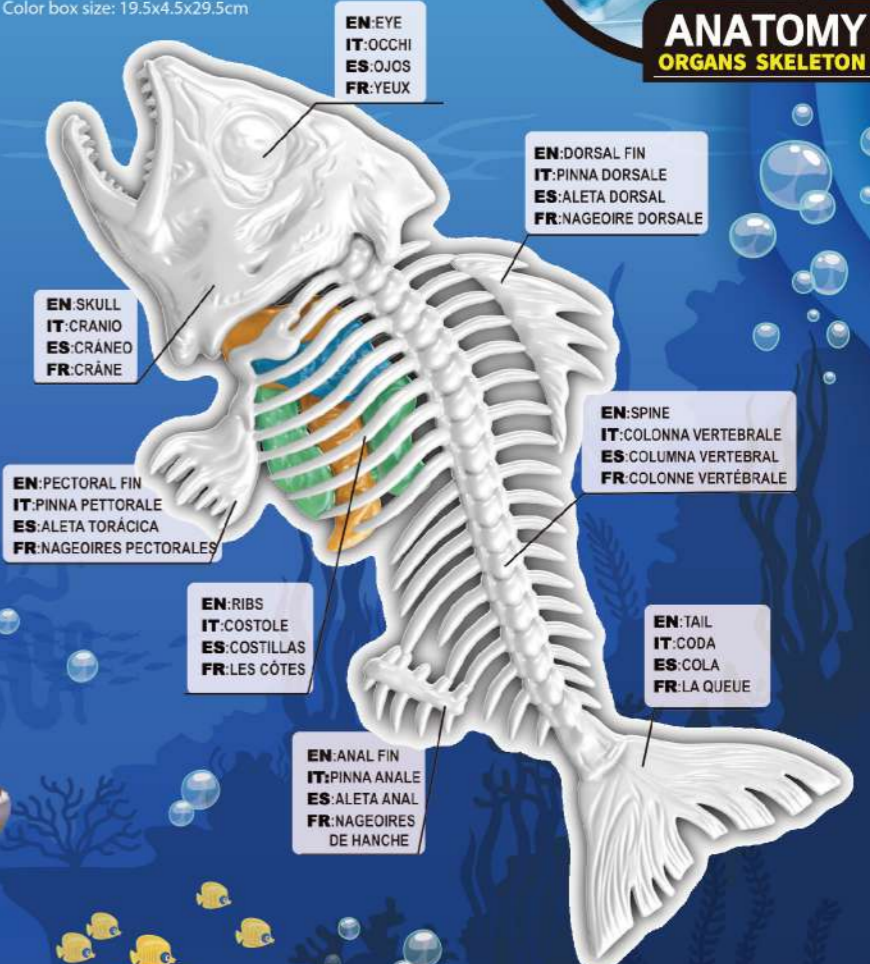

• **Color Squishy Tubes**
YJ188259005
Color box size: 18x2.2x20.5cm