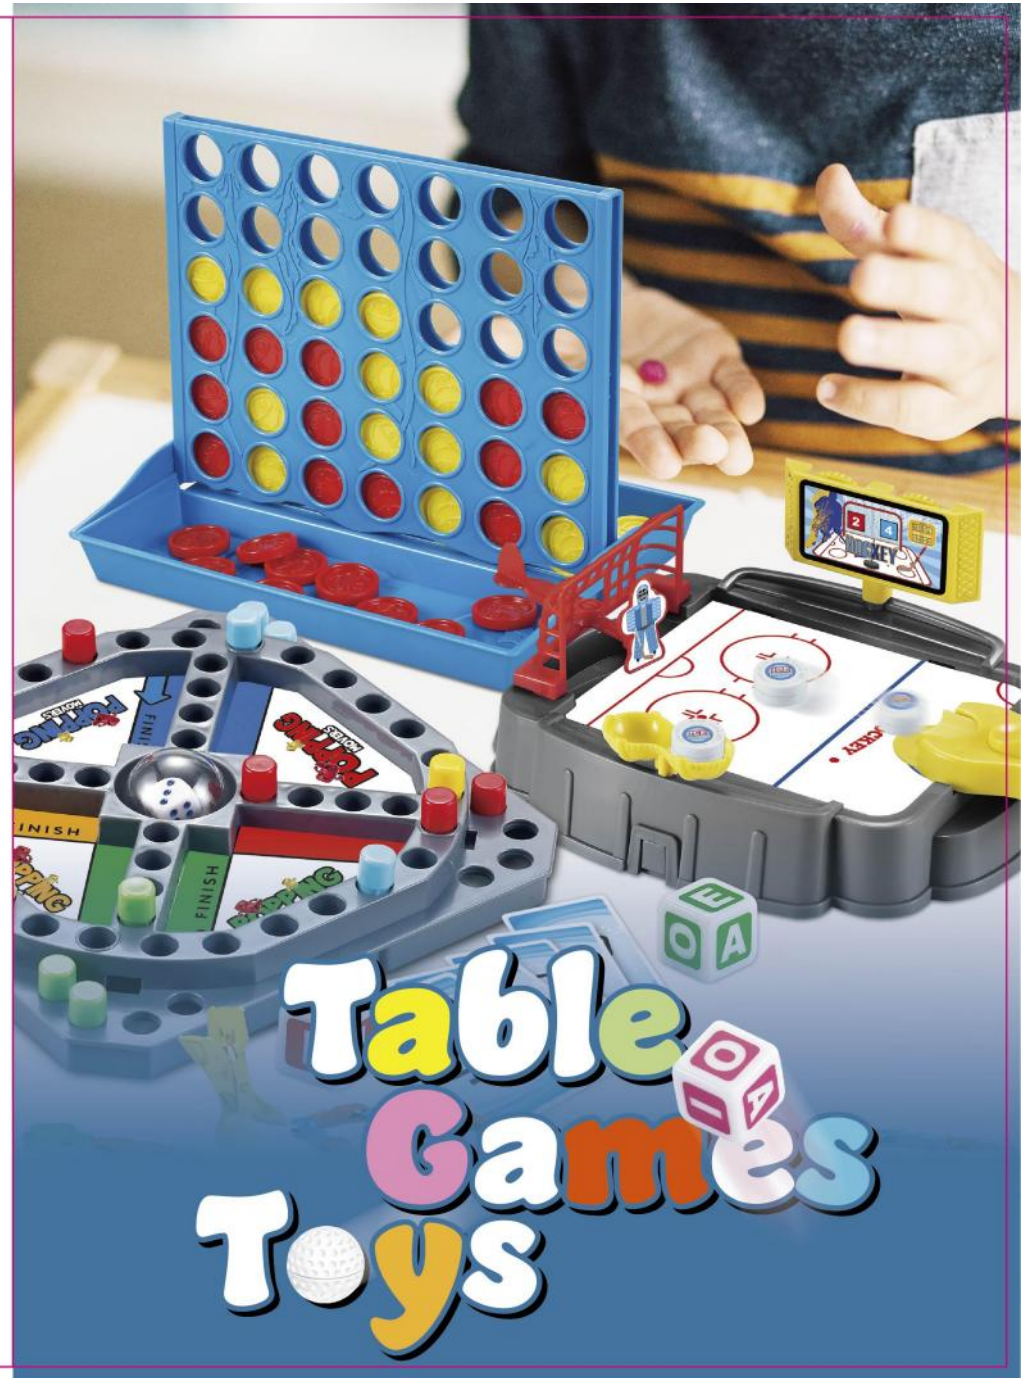

Table Games Toys

ICE HOCKEY

DESKTOP GAME SERIES

Neon Series

• Table Game-Ice Hockey
YJ188232100

HYDRO BATTLE

WIN OR GET WET!

• Table Game-Hydro Battle
YJ188232101