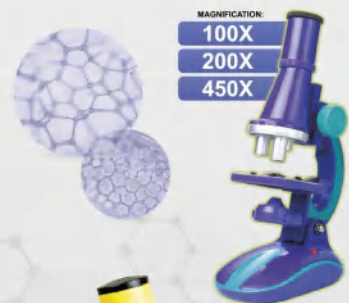

• Telescope C2153
YJ318236017

MAGNIFICATION:
100X
200X
450X

• Microscope C2127
YJ318236020